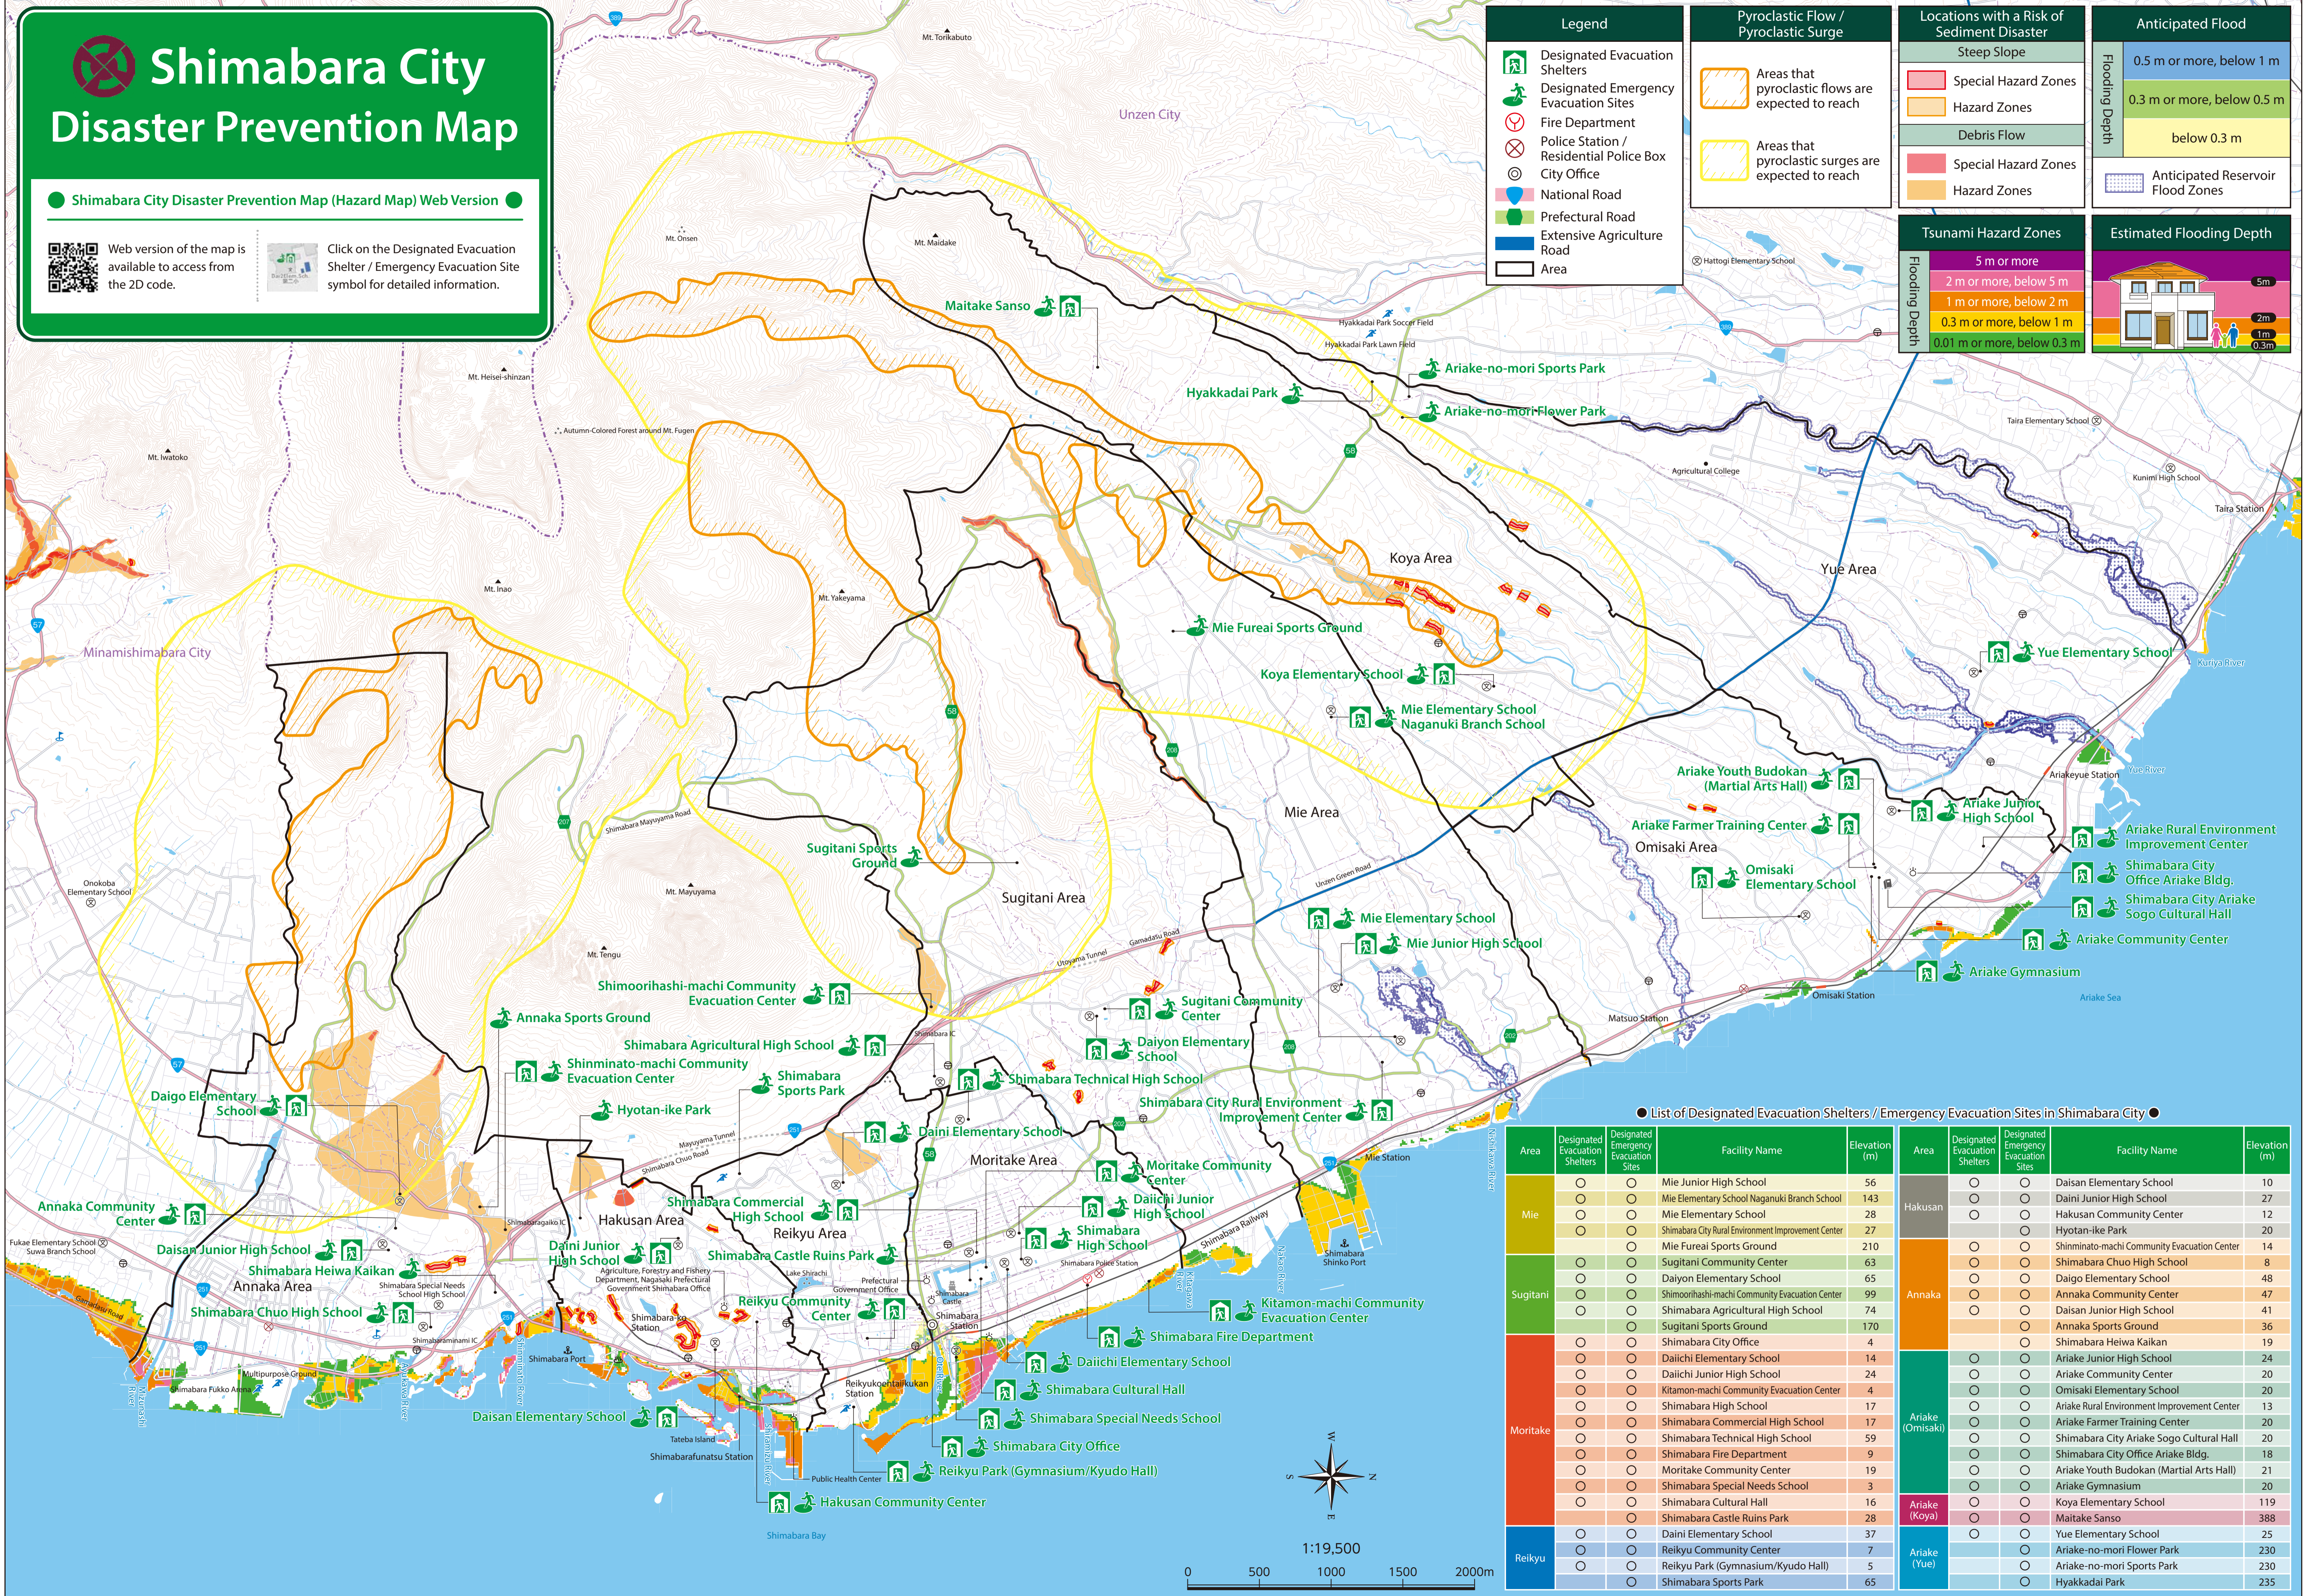

Shimabara City Disaster Prevention Map

Shimabara City Disaster Prevention Map (Hazard Map) Web Version

Web version of the map is available to access from the 2D code.

Click on the Designated Evacuation Shelter / Emergency Evacuation Site symbol for detailed information.

Legend	
	Designated Evacuation Shelters
	Designated Emergency Evacuation Sites
	Fire Department
	Police Station / Residential Police Box
	City Office
	National Road
	Prefectural Road
	Extensive Agriculture Road
	Area

Pyroclastic Flow / Pyroclastic Surge	
	Areas that pyroclastic flows are expected to reach
	Areas that pyroclastic surges are expected to reach

Locations with a Risk of Sediment Disaster	
	Steep Slope
	Special Hazard Zones
	Hazard Zones
	Debris Flow
	Special Hazard Zones
	Hazard Zones

Anticipated Flood	
	Flooding Depth
	0.5 m or more, below 1 m
	0.3 m or more, below 0.5 m
	below 0.3 m
	Anticipated Reservoir Flood Zones

Tsunami Hazard Zones	
	Flooding Depth
	5 m or more
	2 m or more, below 5 m
	1 m or more, below 2 m
	0.3 m or more, below 1 m
	0.01 m or more, below 0.3 m

Estimated Flooding Depth	
	5m
	2m
	1m
	0.3m

List of Designated Evacuation Shelters / Emergency Evacuation Sites in Shimabara City

Area	Designated Evacuation Shelters	Designated Emergency Evacuation Sites	Facility Name	Elevation (m)	Area	Designated Evacuation Shelters	Designated Emergency Evacuation Sites	Facility Name	Elevation (m)
Mie	☐	☐	Mie Junior High School	56	Hakusan	☐	☐	Daisan Elementary School	10
	☐	☐	Mie Elementary School Naganuki Branch School	143		☐	☐	Daini Junior High School	27
	☐	☐	Mie Elementary School	28		☐	☐	Hakusan Community Center	12
	☐	☐	Shimabara City Rural Environment Improvement Center	27		☐	☐	Hyotan-ike Park	20
Sugitani	☐	☐	Mie Fureai Sports Ground	210	Annaka	☐	☐	Shimminato-machi Community Evacuation Center	14
	☐	☐	Sugitani Community Center	63		☐	☐	Shimabara Chuo High School	8
	☐	☐	Daiyon Elementary School	65		☐	☐	Daigo Elementary School	48
	☐	☐	Shimoorihashi-machi Community Evacuation Center	99		☐	☐	Annaka Community Center	47
Moritake	☐	☐	Shimabara Agricultural High School	74	☐	☐	Daisan Junior High School	41	
	☐	☐	Sugitani Sports Ground	170	☐	☐	Annaka Sports Ground	36	
	☐	☐	Shimabara City Office	4	☐	☐	Shimabara Heiwa Kaikan	19	
	☐	☐	Daiichi Elementary School	14	☐	☐	Ariake Junior High School	24	
	☐	☐	Daiichi Junior High School	24	☐	☐	Ariake Community Center	20	
	☐	☐	Kitamon-machi Community Evacuation Center	4	☐	☐	Omisaki Elementary School	20	
	☐	☐	Shimabara High School	17	☐	☐	Ariake Rural Environment Improvement Center	13	
	☐	☐	Shimabara Commercial High School	17	☐	☐	Ariake Farmer Training Center	20	
Ariake (Omisaki)	☐	☐	Shimabara Technical High School	59	☐	☐	Shimabara City Ariake Sogo Cultural Hall	20	
	☐	☐	Shimabara Fire Department	9	☐	☐	Shimabara City Office Ariake Bldg.	18	
	☐	☐	Moritake Community Center	19	☐	☐	Ariake Youth Budokan (Martial Arts Hall)	21	
	☐	☐	Shimabara Special Needs School	3	☐	☐	Ariake Gymnasium	20	
Ariake (Koya)	☐	☐	Shimabara Cultural Hall	16	☐	☐	Koya Elementary School	119	
	☐	☐	Shimabara Castle Ruins Park	28	☐	☐	Maitake Sanso	388	
Reikyu	☐	☐	Daini Elementary School	37	☐	☐	Yue Elementary School	25	
	☐	☐	Reikyu Community Center	7	☐	☐	Ariake-no-mori Flower Park	230	
	☐	☐	Reikyu Park (Gymnasium/Kyudo Hall)	5	☐	☐	Ariake-no-mori Sports Park	230	
			Shimabara Sports Park	65			Hyakkadai Park	235